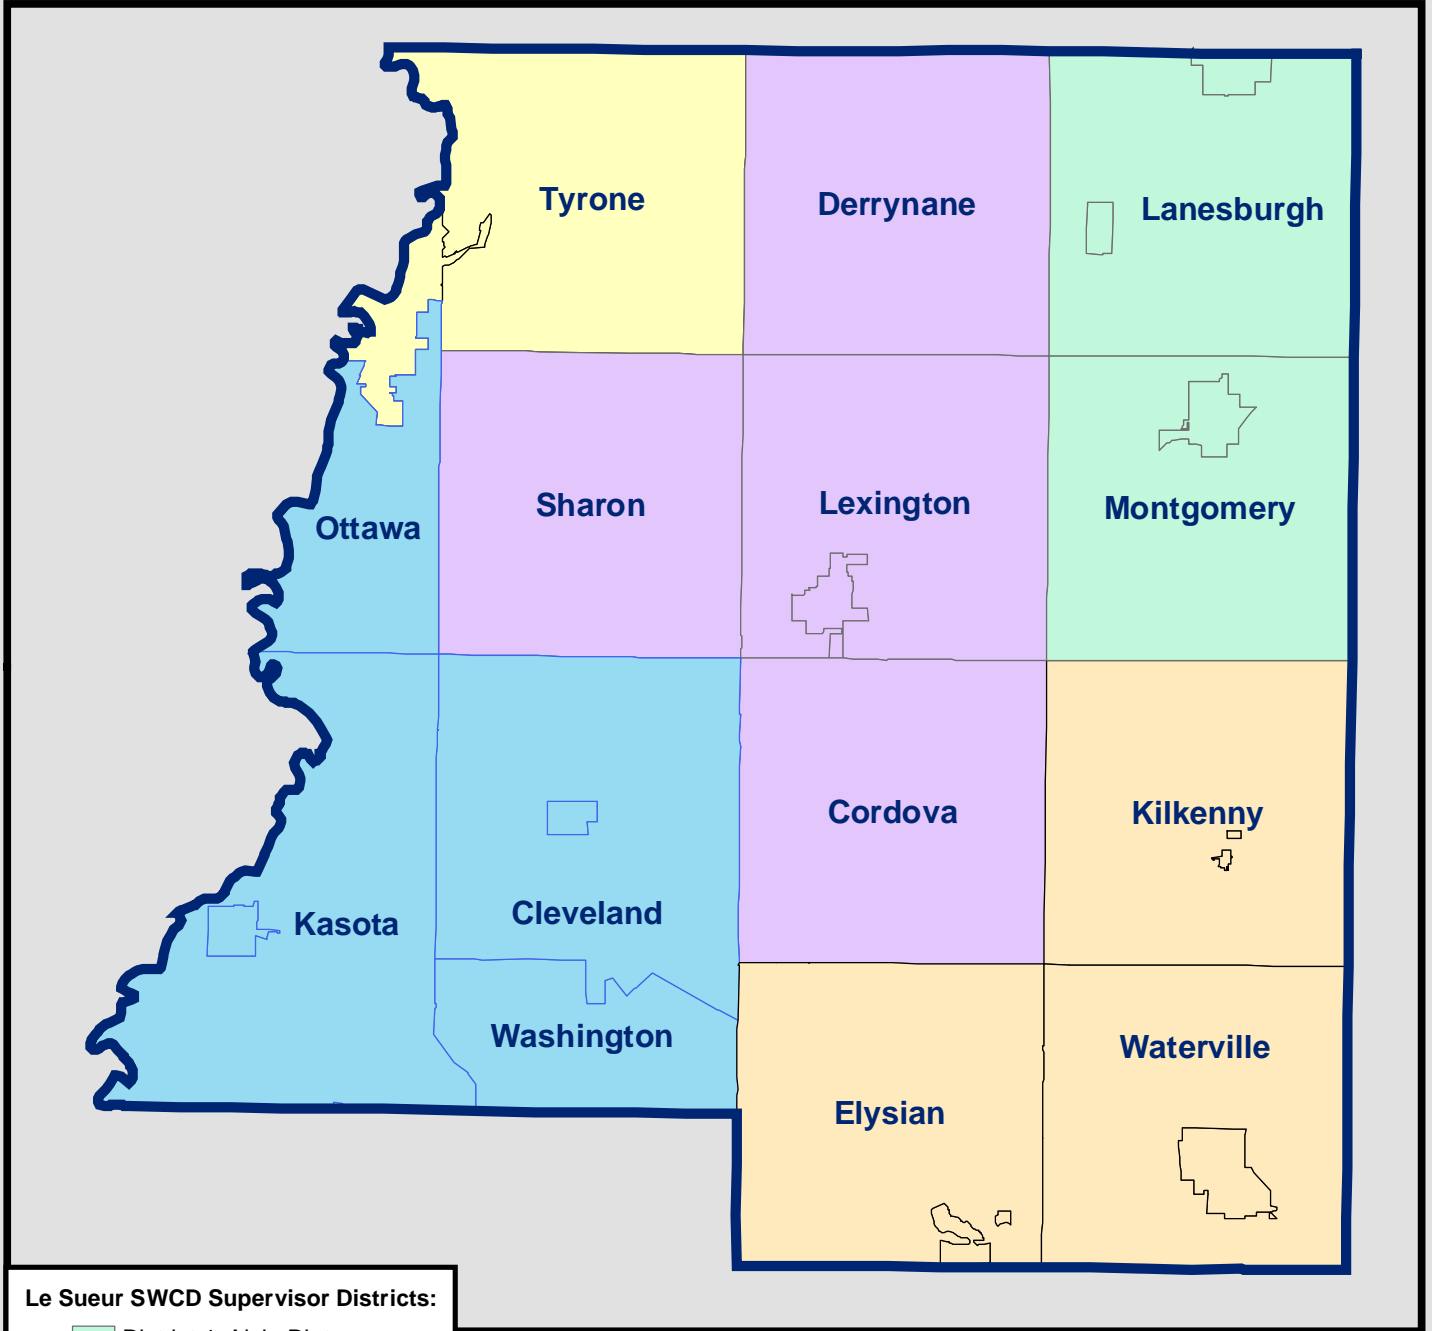

Le Sueur County Soil & Water Conservation District

Le Sueur SWCD
181 W. Minnesota St.
Le Center, MN 56057

Tel. (507) 357-4870 Ext. 3
Fax. (507) 357-6982

Board of Supervisors Districts

August 15, 2011

- Le Sueur SWCD Supervisor Districts:**
- District 1: Alvin Dietz
 - District 2: Bob Riebel
 - District 3: Glendon Braun
 - District 4: Cletus Gregor
 - District 5: Jon Schabert

Projection: UTM NAD83 Zone 15

Maps are for graphical purposes only. They do not represent a legal survey. While every effort has been made to ensure that these data are accurate and reliable within the limits of the current state of the art, SWCD cannot assume liability for any damages caused by any errors or omissions in the data, nor as a result of the failure of the data to function on a particular system. SWCD makes no warranty, expressed or implied, nor does the fact of distribution constitute such a warranty.